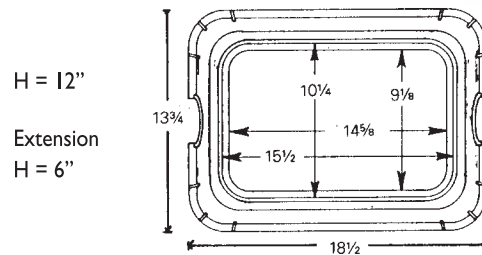

VALVE BOXES AND EXTENSIONS

ECONOMY TURF BOX

Catalogue No	Description	Price £
38-00-05	Box	3.90
38-05-05	Spare Lid	1.60

10" CIRCULAR BOX

Catalogue No	Description	Price £
38-00-10	Box	6.90
38-05-10	Spare Lid	3.10

12" STANDARD BOX

Catalogue No	Description	Price £
38-00-12	Box	21.40
38-01-12	Extension	18.50
38-05-12	Spare Lid	8.85

JUMBO BOX

Catalogue No	Description	Price £
38-00-20	Box	38.80
38-01-20	Extension	26.90
38-05-20	Spare Lid	16.90