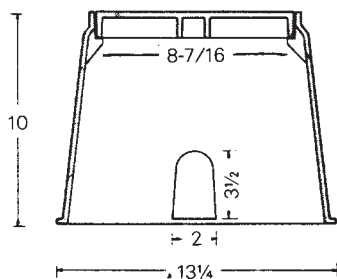

VALVE BOXES AND EXTENSIONS

ECONOMY TURF BOX

Catalogue No	Description	Price £
38-00-05	Box	3.90
38-05-05	Spare Lid	1.60

10" CIRCULAR BOX

Catalogue No	Description	Price £
38-00-10	Box	6.90
38-05-10	Spare Lid	3.10

12" STANDARD BOX

Catalogue No	Description	Price £
38-00-12	Box	21.40
38-01-12	Extension	18.50
38-05-12	Spare Lid	8.85

JUMBO BOX

Catalogue No	Description	Price £
38-00-20	Box	38.80
38-01-20	Extension	26.90
38-05-20	Spare Lid	16.90