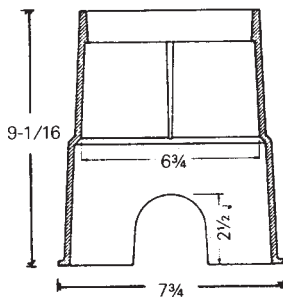

VALVE BOXES AND EXTENSIONS

ECONOMY TURF BOX

Catalogue No	Description	Price £
38-00-05	Box	3.90
38-05-05	Spare Lid	1.60

10" CIRCULAR BOX

Catalogue No	Description	Price £
38-00-10	Box	6.90
38-05-10	Spare Lid	3.10

12" STANDARD BOX

Catalogue No	Description	Price £
38-00-12	Box	21.40
38-01-12	Extension	18.50
38-05-12	Spare Lid	8.85

JUMBO BOX

Catalogue No	Description	Price £
38-00-20	Box	38.80
38-01-20	Extension	26.90
38-05-20	Spare Lid	16.90